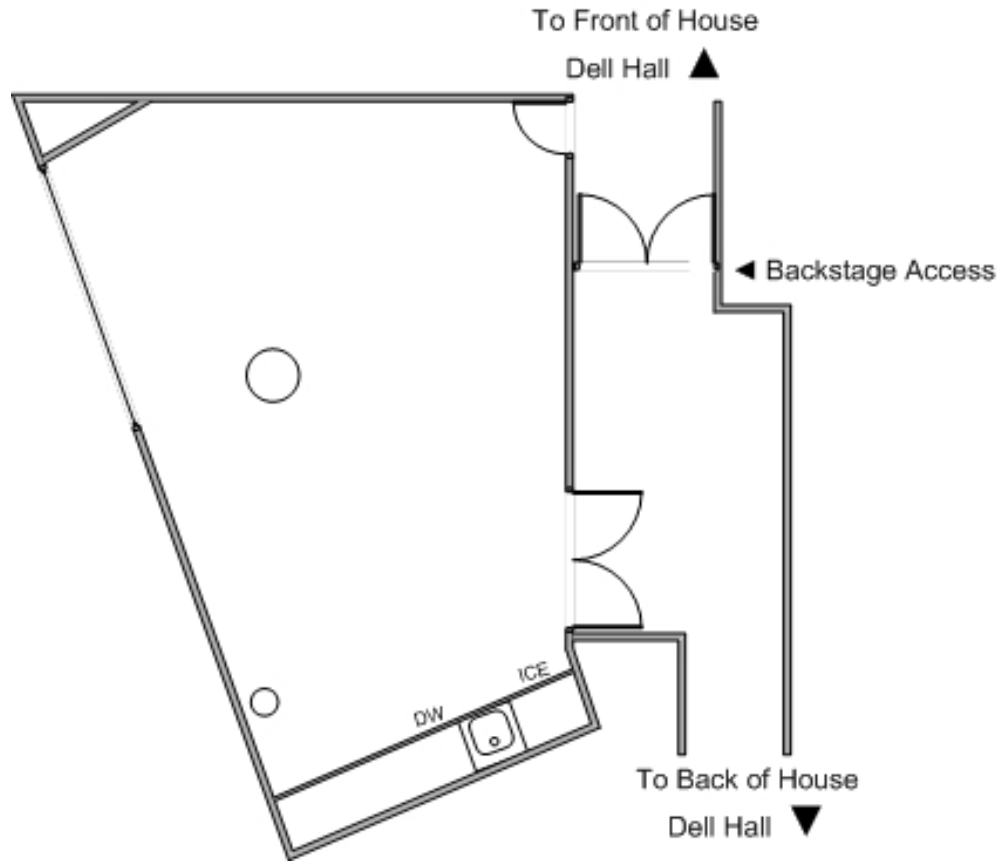

Long Center for the Performing Arts

Green Room: Michael & Susan Dell Hall

Room Dimensions

923 sq. ft.
Orchestra Level

Overview

The Michael and Susan Dell Foundation Hall Green Room is accessible from the front and back of the house. This room can be used for private receptions, meetings, and small gatherings. It is equipped with a dishwasher, sink and refrigerator in order to meet your event needs.

Room Capacities

(all capacities are based on the room with all furniture removed)

Reception	
Green Room	40 people