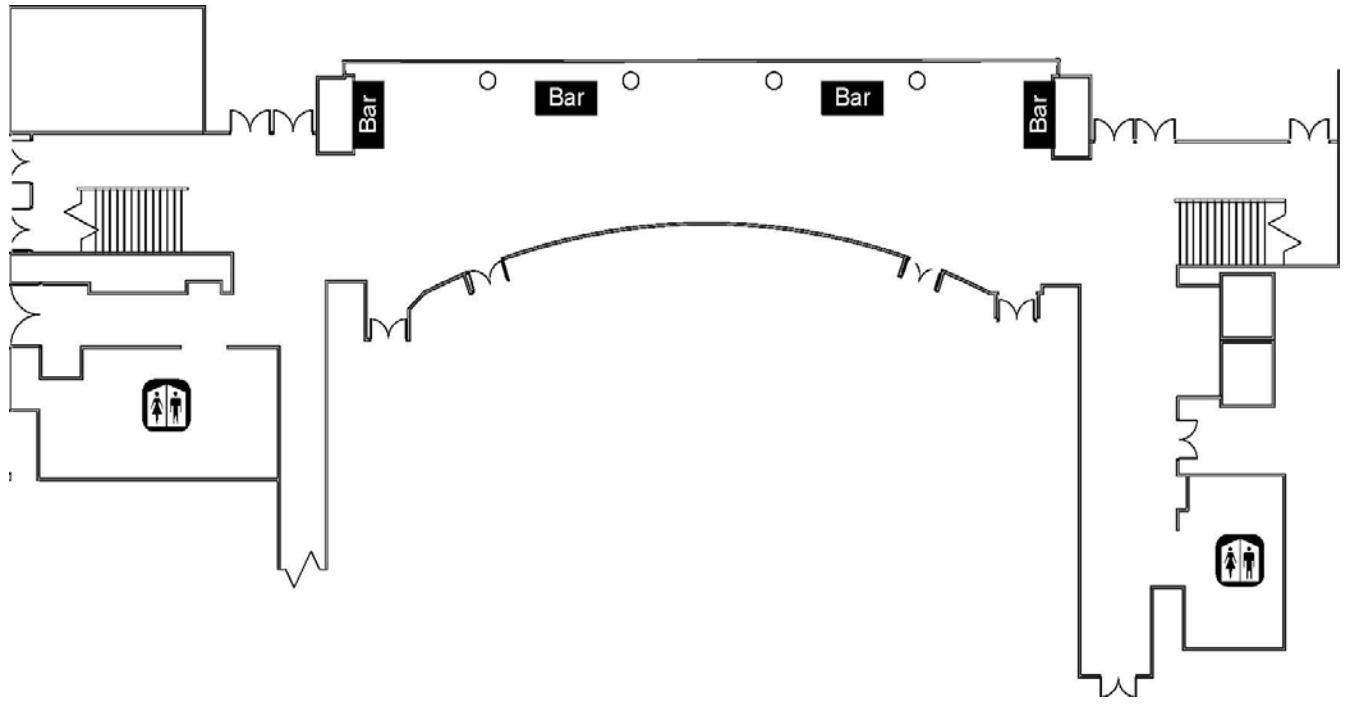

# Long Center for the Performing Arts Orchestra Lobby

## Room Dimensions

Approximately 3,604sq. ft.  
Orchestra Level

## Space Capacities

	Standing	Seated
Orchestra Lobby	225 people	