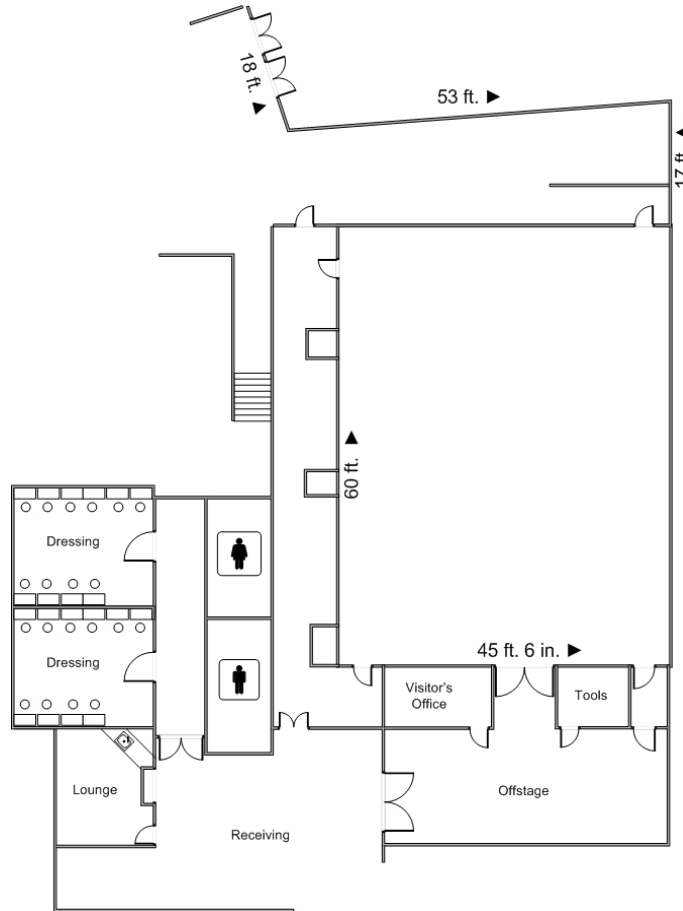

Long Center for the Performing Arts

Debra and Kevin Rollins Studio Theatre

Stage Information

Room Dimensions

2,730 sq. ft. (60' x 45'6")

Entry Level

Room Capacities

	Rounds of 8	Rounds of 10	Reception	Theater style
Debra and Kevin Rollins Theatre	168 people	180 people	250 people	240 people
Debra and Kevin Rollins Theatre Lobby	---	---	150 people	---